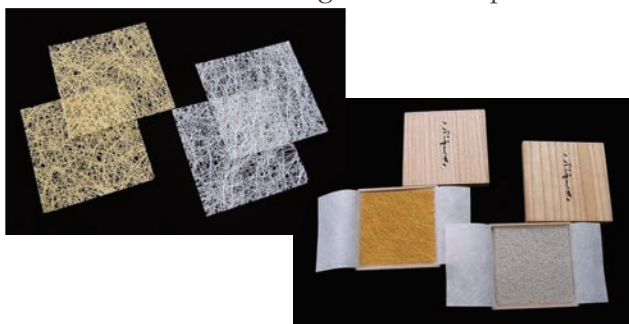

■ 金银色纱杯垫 1 盒金银色 5 张
— Gold/Silver Strings Coaster 5pcs/box —