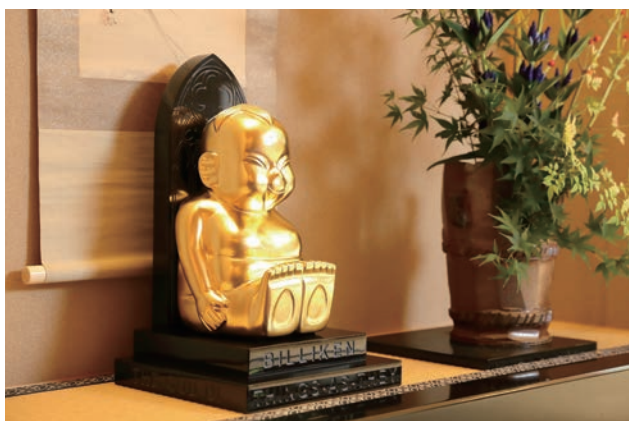

■ 之后 — After —